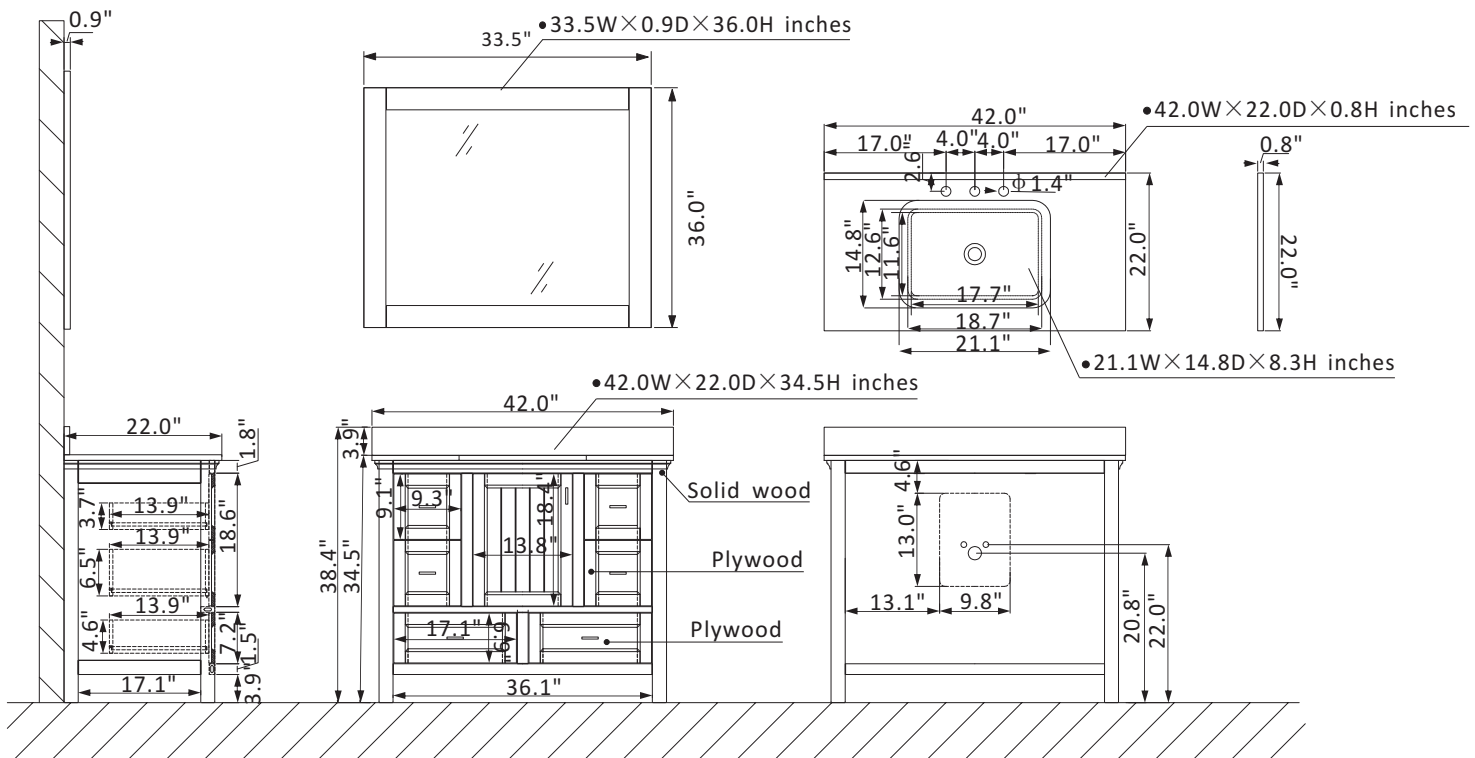

# Altair Isla Vanity Collection 538042-CB-AW

Faucet: Vanity top with pre-drilled 8" widespread faucet hole

Door/Drawer: 6 soft-closing drawers (4 small, 2 large) and 1 soft-closing door

Mirror: Single matching, framed mirror

Hardware: Brushed copper finish hardware